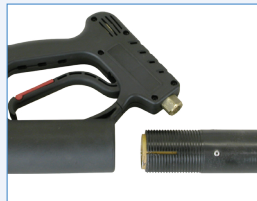

Easily clean rooftops with a telescoping wand.

Threaded gun for quick removal and easy field repair.

Two aluminum poles and fiberglass outer pole for maximum strength.

Screw type connection for a solid grip on accessories.

Coarse threaded pole lock for a tight grip.

THREADED LONG WAND SPRAY GUN

Max Pressure	4,000 PSI
Max Temp	200° F
Max Flow	10 GPM
Outlet	1/4" FNPT
Inlet	3/8" FNPT
Weight	2.12 lbs

Model#	Max Pressure	Max Flow	Max Temp.	Length	Hose	Weight
	4,000 PSI	8 GPM	200°F	6ft. 6" ▶ 12ft.		7.5 lbs
	4,000 PSI	8 GPM	200°F	6ft. 6" ▶ 18ft.		8.5 lbs
	4,000 PSI	8 GPM	200°F	9ft. ▶ 24ft.		10.5 lbs